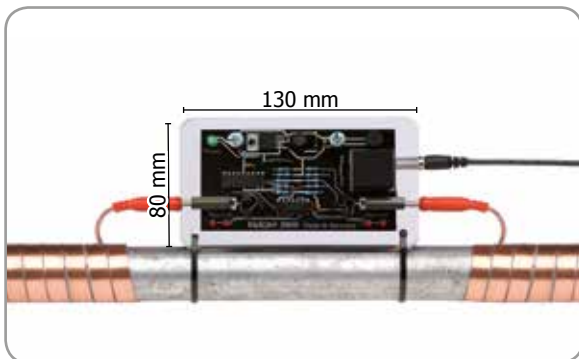

Private Line

Technical Data

Vulcan 3000

Maximum capacity	3000 l/h (13 gpm)
------------------	----------------------

Maximum pipe diameter	1½" 38 mm
-----------------------	--------------

Voltage	24 Volt
---------	---------

Wattage	2.0 Watt
---------	----------

Impulse cable	2 x 1 m (2 x 39")
Band width	10 mm (0.4")

Measurements (electronic unit)	130/80/30 mm 5.1"/3.1"/1.2"
--------------------------------	--------------------------------

Out	24 Volt 600 mA
-----	-------------------

Scope of delivery

- 1 Vulcan 3000 electronic unit
- 2 Vulcan Impulse bands
- 1 Power supply
- 6 Cable clips
- 1 Product brochure
- 1 Warranty card

Shipping Measurements (gross)