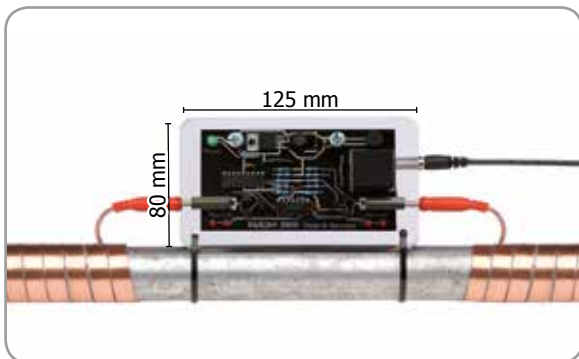

Private Line

Technical Data

Vulcan 3000

Maximum capacity 3000 l/h
(13 gpm)

Maximum pipe diameter 1½"
38 mm

Voltage 24 Volt

Wattage 2.0 Watt

Impulse cable 2 x 1 m (2 x 39")
Band width 10 mm (0.4")

Measurements (electronic unit) 125/80/30 mm
4.9"/3.1"/1.2"

Frequency range 3-32 kHz

Required space 250 mm
10"

Programs 1

Electronic Switching power supply unit

In 87-260 Volt
50-60 Hz

Out 24 Volt
600 mA

Scope of delivery

- 1 Vulcan 3000 electronic unit
- 2 Vulcan Impulse bands
- 1 Power supply
- 6 Cable clips
- 1 Product brochure
- 1 Warranty card

Shipping Measurements (gross)

Single unit	37 x 32 x 9 cm	14.6" x 12.6" x 3.9"
	1.4 kg	3.1 lbs